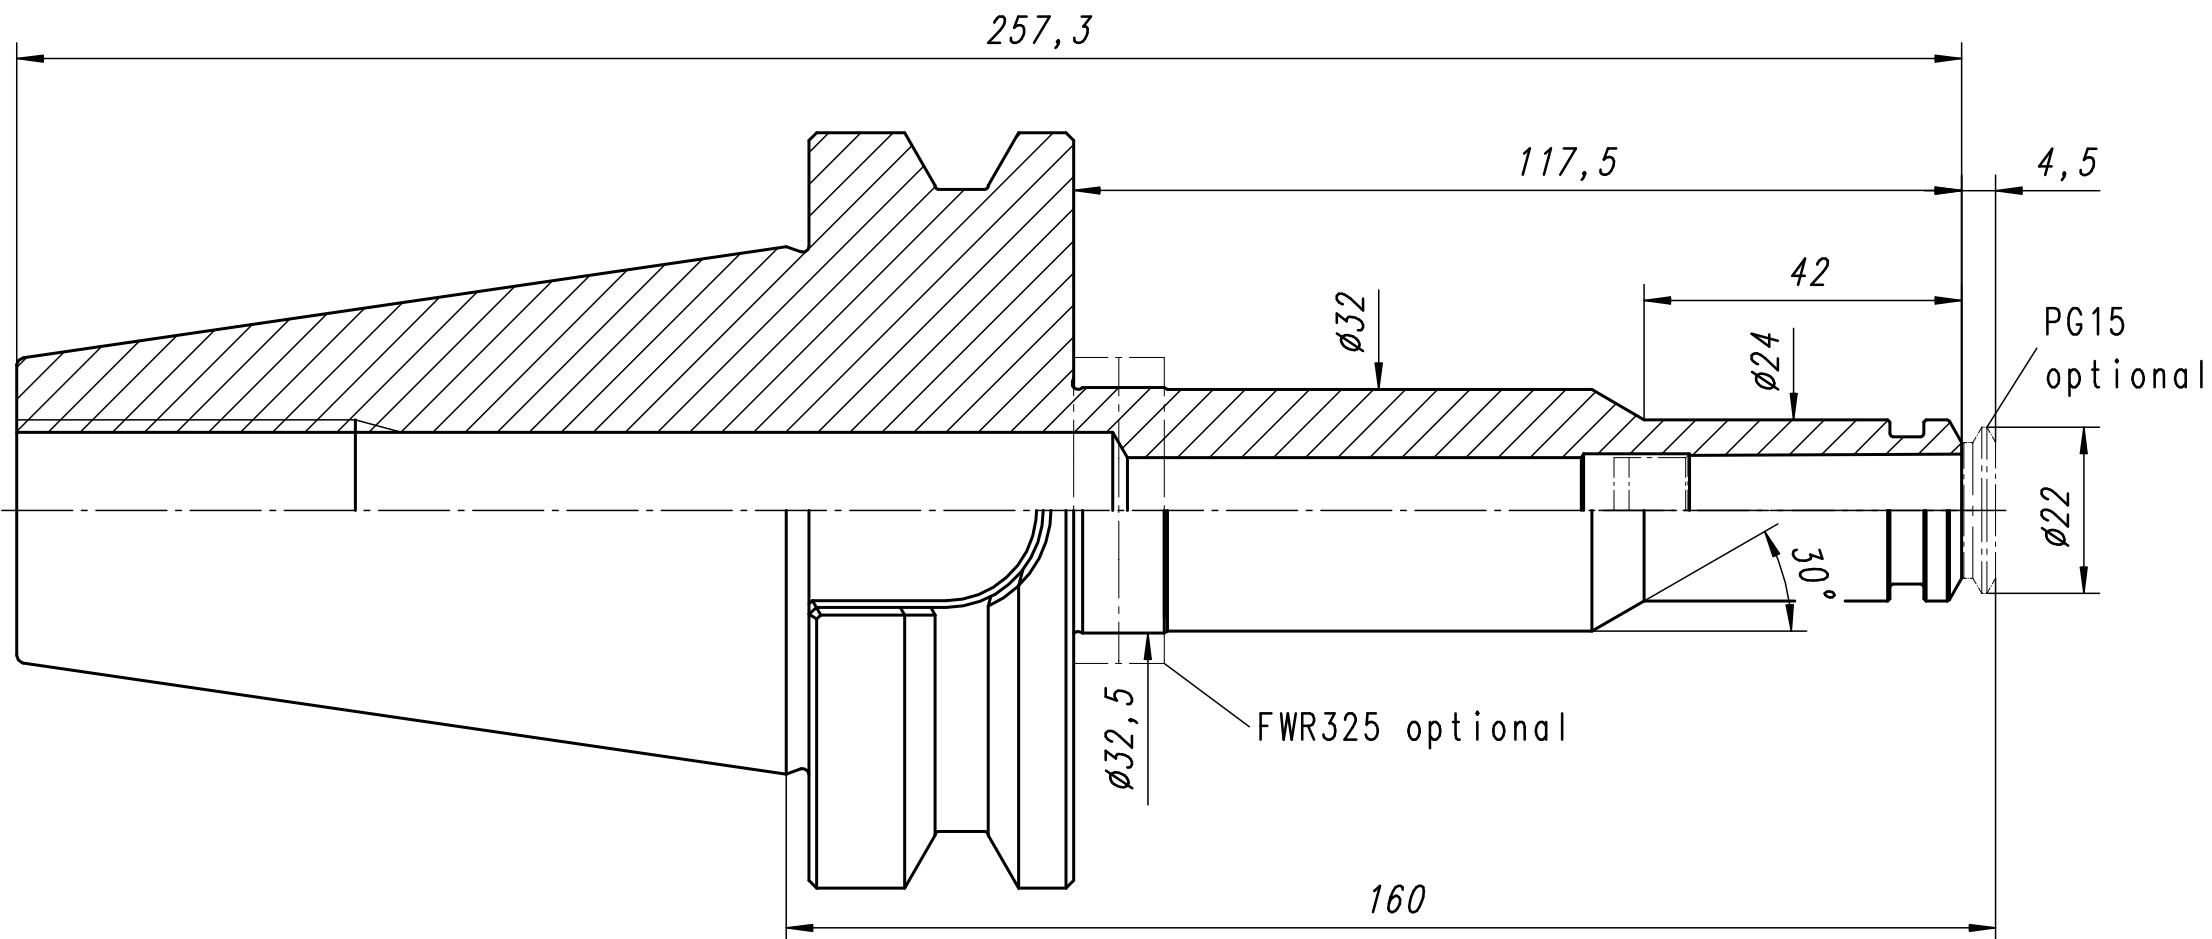

Swiss
Precision
Tools

REGO-FIX®

REGO-FIX AG
Obermattweg 60
4456 Tenniken / Switzerland

Phone +41 61 976 14 66

Fax +41 61 976 14 14

www.rego-fix.com

This is a non controlled copy. All information given herein are subject to change without notice.

The information given herein has been carefully checked and is believed to be correct. REGO-FIX, however, assumes no responsibility or liability for any errors, inaccuracies or omissions that may appear in this drawing.

This document is subject to copyright laws. No part of this document may be reproduced or transmitted in any form or any means, electronic or mechanic, for any purpose, without the express written permission of REGO-FIX

Type: BT50/PG15x160 H

Part No.: 4150.71580

Date: 15.08.2007

Scale: 1:1